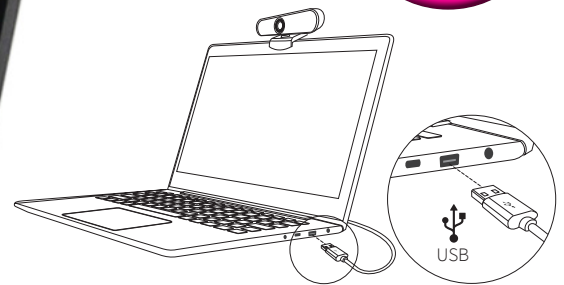

Webcam

Office & Work at Home Solution

VISION+

The JPL Vision+ is a compact USB webcam with built-in dual stereo microphones and full HD glass lens. The webcam has a hinged bracket so it can be placed above your computer to allow long distance face to face meetings from your conference room or home office.

Compatible with all major softphones.

Overview

Features	1080p HD 30fps CMOS Camera
	Plug & Play solution - No software downloads needed
	Ideal Office and Work at Home solution
	Two microphones - Built in dual stereo
	Full HD glass lens - No optical distortion
	96° Wide angle field of view
	Full Duplex communication mode
	Privacy Lens Cover included
	USB-A connectivity
	USB-A to USB-c cable included
	Desk mount, monitor mount or tripod option
	AEC – Automatic Echo Cancellation
	ANS – Automatic Noise Suppression
Certifications	FCC, CE, RoHS, REACH
Dimensions	127.7 x 55.3 x 50mm
Warranty	24 Month repair or replacement warranty
MOQ	Master Shipping Carton: 20
SKU:	575-335-001
EAN:	5060126958208

Other parameters:

Interface type	Type C
Voltage	5V/2A
OS Support	Win 2000/XP/Vista/Win 7/Win 8/Win 10 Linux with UVC (above Linux - 2.6.26) Mac - OS X 10.4.8 or later Win CE with UVC Android 4.0 or above with UVC
Size	127.7 x 55.3 x 50mm
Weight	100g