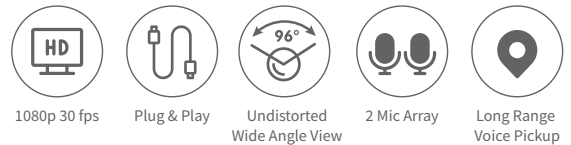

Webcam

Office & Work at Home Solution

VISION+

The JPL Vision+ is a compact USB webcam with built-in dual stereo microphones and full HD glass lens. The webcam has a hinged bracket so it can be placed above your computer to allow long distance face to face meetings from your conference room or home office.

Compatible with all major softphones.

Overview

Features	1080p HD 30fps CMOS Camera
	Plug & Play solution - No software downloads needed
	Ideal Office and Work at Home solution
	Two microphones - Built in dual stereo
	Full HD glass lens - No optical distortion
	96° Wide angle field of view
	Full Duplex communication mode
	Privacy Lens Cover included
	USB-A connectivity
	USB-A to USB-c cable included
	Desk mount, monitor mount or tripod option
	AEC – Automatic Echo Cancellation
	ANS – Automatic Noise Suppression
Certifications	FCC, CE, RoHS, REACH
Dimensions	127.7 x 55.3 x 50mm
Warranty	24 Month repair or replacement warranty
MOQ	Master Shipping Carton: 20
SKU:	575-335-001
EAN:	5060126958208

Technical Data

Camera parameters:

Total Pixels	2 million pixels
Lens size	1/2.9 inch
Aperture	2.5±5%
Image area	5.85mm x 3.27mm
Maximum effective pixel	1920 (H) x 1080 (V) 2.0 million pixels
Output image format	MJPEG and YUY2
Field of view	96°(W)
AIC	Automatic Exposure (AE) Auto White Balance (AWB) Dynamic Black Level Calibration (ABLC)
Resolution	1920 x 1080 @ 30fps 1280 x 720 @ 30fps 640 x 480 @ 30fps

Other parameters:

Interface type	Type C
Voltage	5V/2A
OS Support	Win 2000/XP/Vista/Win 7/Win 8/Win 10 Linux with UVC (above Linux - 2.6.26) Mac - OS X 10.4.8 or later Win CE with UVC Android 4.0 or above with UVC
Size	127.7 x 55.3 x 50mm
Weight	100g