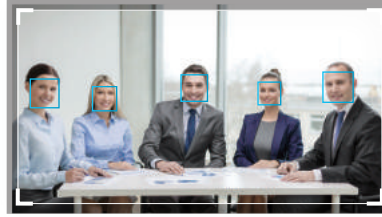

PHYSICAL CHARACTERISTICS

- Camera: 650 x 100 x 109.5 mm/2.133 kg
- Remote control: 200 x 50 x 21 mm/0.09 kg

AUDIO

- Microphones: 2 unidirectional microphones supporting 6 m pickup
- 5Wx2 stereo full range speakers with professional bass port tuned for communication
- Volume up to 96 dB SPL at 1/2 meter
- Echo cancellation
- Noise suppression
- 3.5 mm Line-in (aux) cable connects BYOD smartphones or PCs as speakerphones

COMPATIBLE APPLICATIONS

1. ZOOM, Microsoft® Teams, Skype™ for Business, Skype™, Google Hangouts, Intel® Unite™, RingCentral, BlueJeans, V-Cube, LiveOn, CyberLink U Meeting®, TrueConf, Adobe Connect, Cisco WebEx®, Fuze, GoToMeeting™, Microsoft® Lync™, Vidyo, vMix, WebRTC, Wirecast, XSplit

CONNECTIVITY

- 12V/5A power adaptor
- Mini DIN6 for RS232 connection
- USB type C connector
- HDMI out connection (DisplayLink)
- Phone in (3.5 mm audio Jack)
- Mic input
- Wireless connection to mobile devices**

**Wireless function is not supported in the USA and some other countries. Please contact a local agent for details.

**Wireless connection does not support wireless speakerphone devices.

**Specifications may vary depending on countries and are subject to change without notice.

AVer SmartFrame Captures Everyone

Embedded with AVer SmartFrame, the VB342+ automatically frames all meeting participants, adjusting the camera zoom, pan, and focus to fit everyone on-screen in seconds without overreacting to unimportant movement. Have an efficient meeting with AVer SmartFrame.