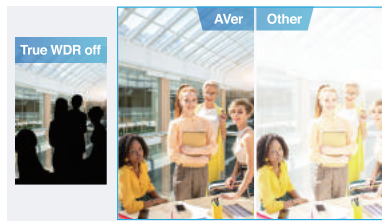

Constant Clarity with True WDR

Wide Dynamic Range (WDR) controls the exposure and processes the light values of pixels in high-contrast backlight environments to provide clear images. Hold your meeting anywhere and in any lighting with the VB342+.