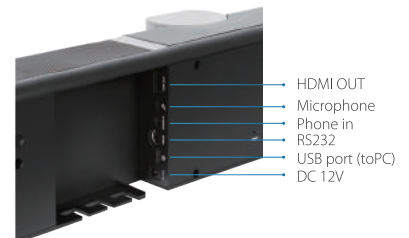

SIDE

AVer

AVer Information Inc.

CE FC RoHS
COMPLIANT

Distributor/Dealer